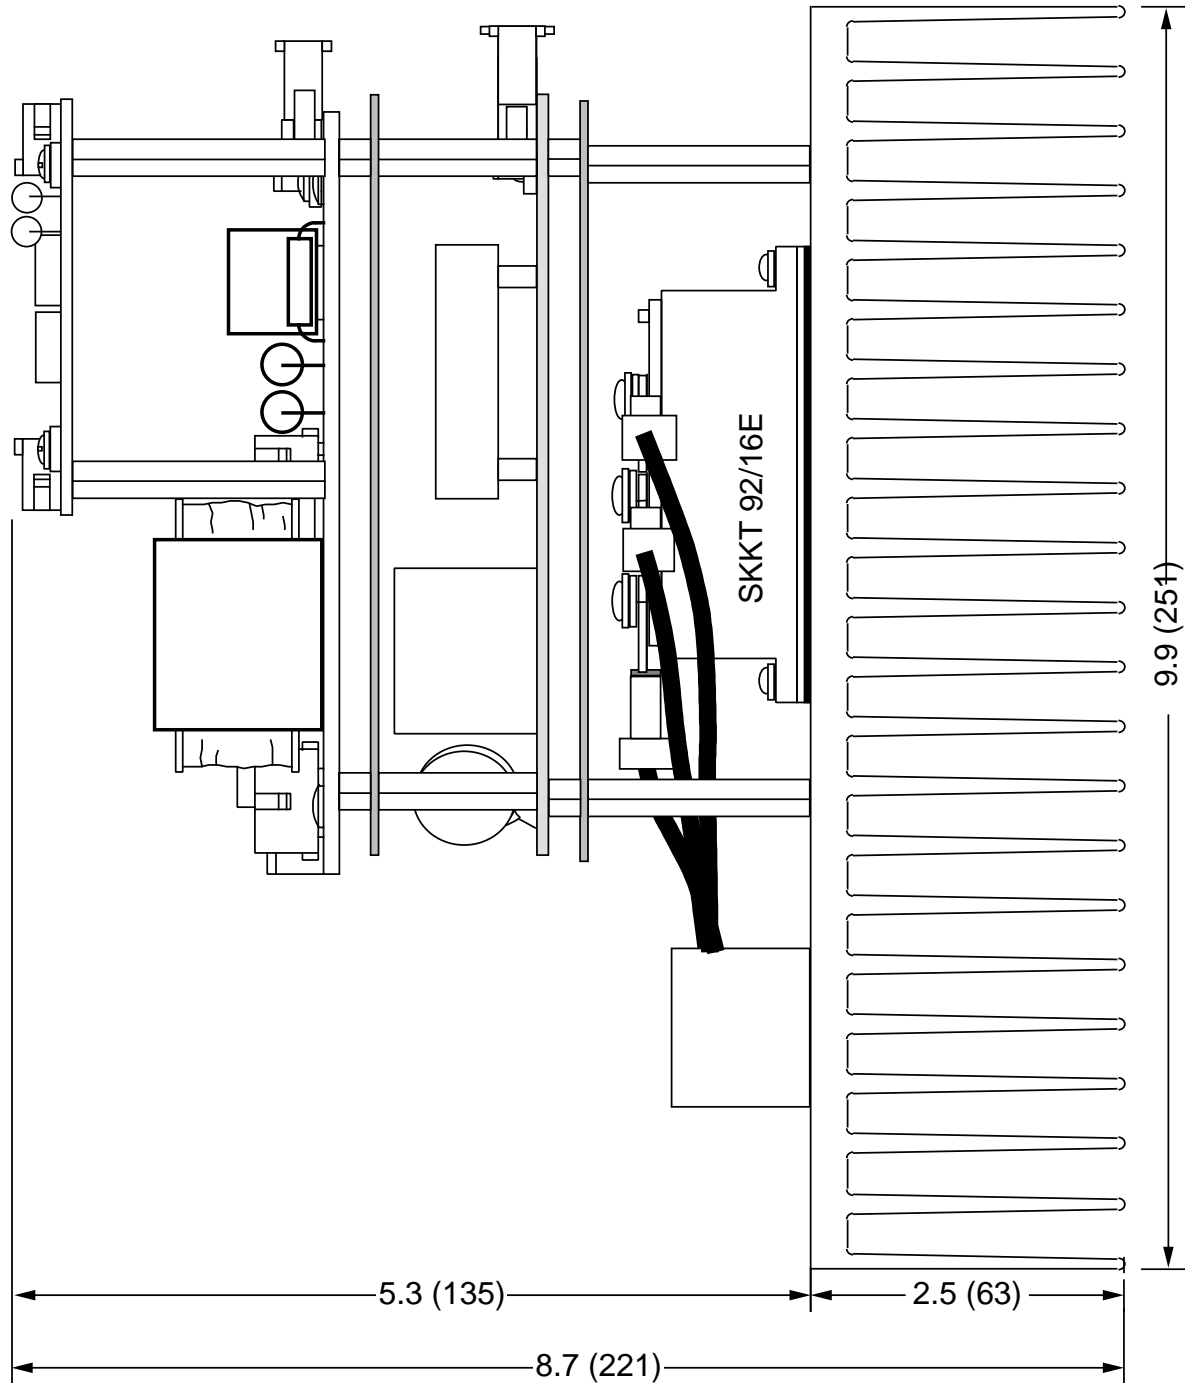

ENERPRO P.N. PCA-3-DC-GE-1  
 EXTERNAL 80 A  
 FAST-ACTING (SEMICONDUCTOR)  
 FUSES REQUIRED ON THE INPUT

L3 L2 L1

**ENERPRO, INC.**  
 Goleta, California

REV:

Date of Mfr:

Serial No:

MADE IN U.S.A.

+

-

NOT SHOWN:  
 RIBBON CABLE  
 ASSEMBLY  
 M231,  
 CONNECTED TO  
 J6

All dimensions in inches (mm).  
 SCALE: NONE

		<b>ENERPRO</b>	
		<b>PCA3DCE1175 Assembly (Top View)</b>	
Approvals	Date		Dwg. No. <b>M175-1</b>
drawn: wet	11-1-88		
REV. web	2-12-90		
REV. jpm	3-21-00		
		Sheet 1 of 3	

All dimensions in inches (mm).  
SCALE: NONE

		<b>ENERPRO</b>	
		<b>PCA3DCE1175 Assembly (Side View)</b>	
Approvals	Date		Dwg. No. <b>M175-2</b>
drawn: web	11-1-88		
REV. web	2-12-90		Sheet 2 of 3
REV. jpm	3-21-00		